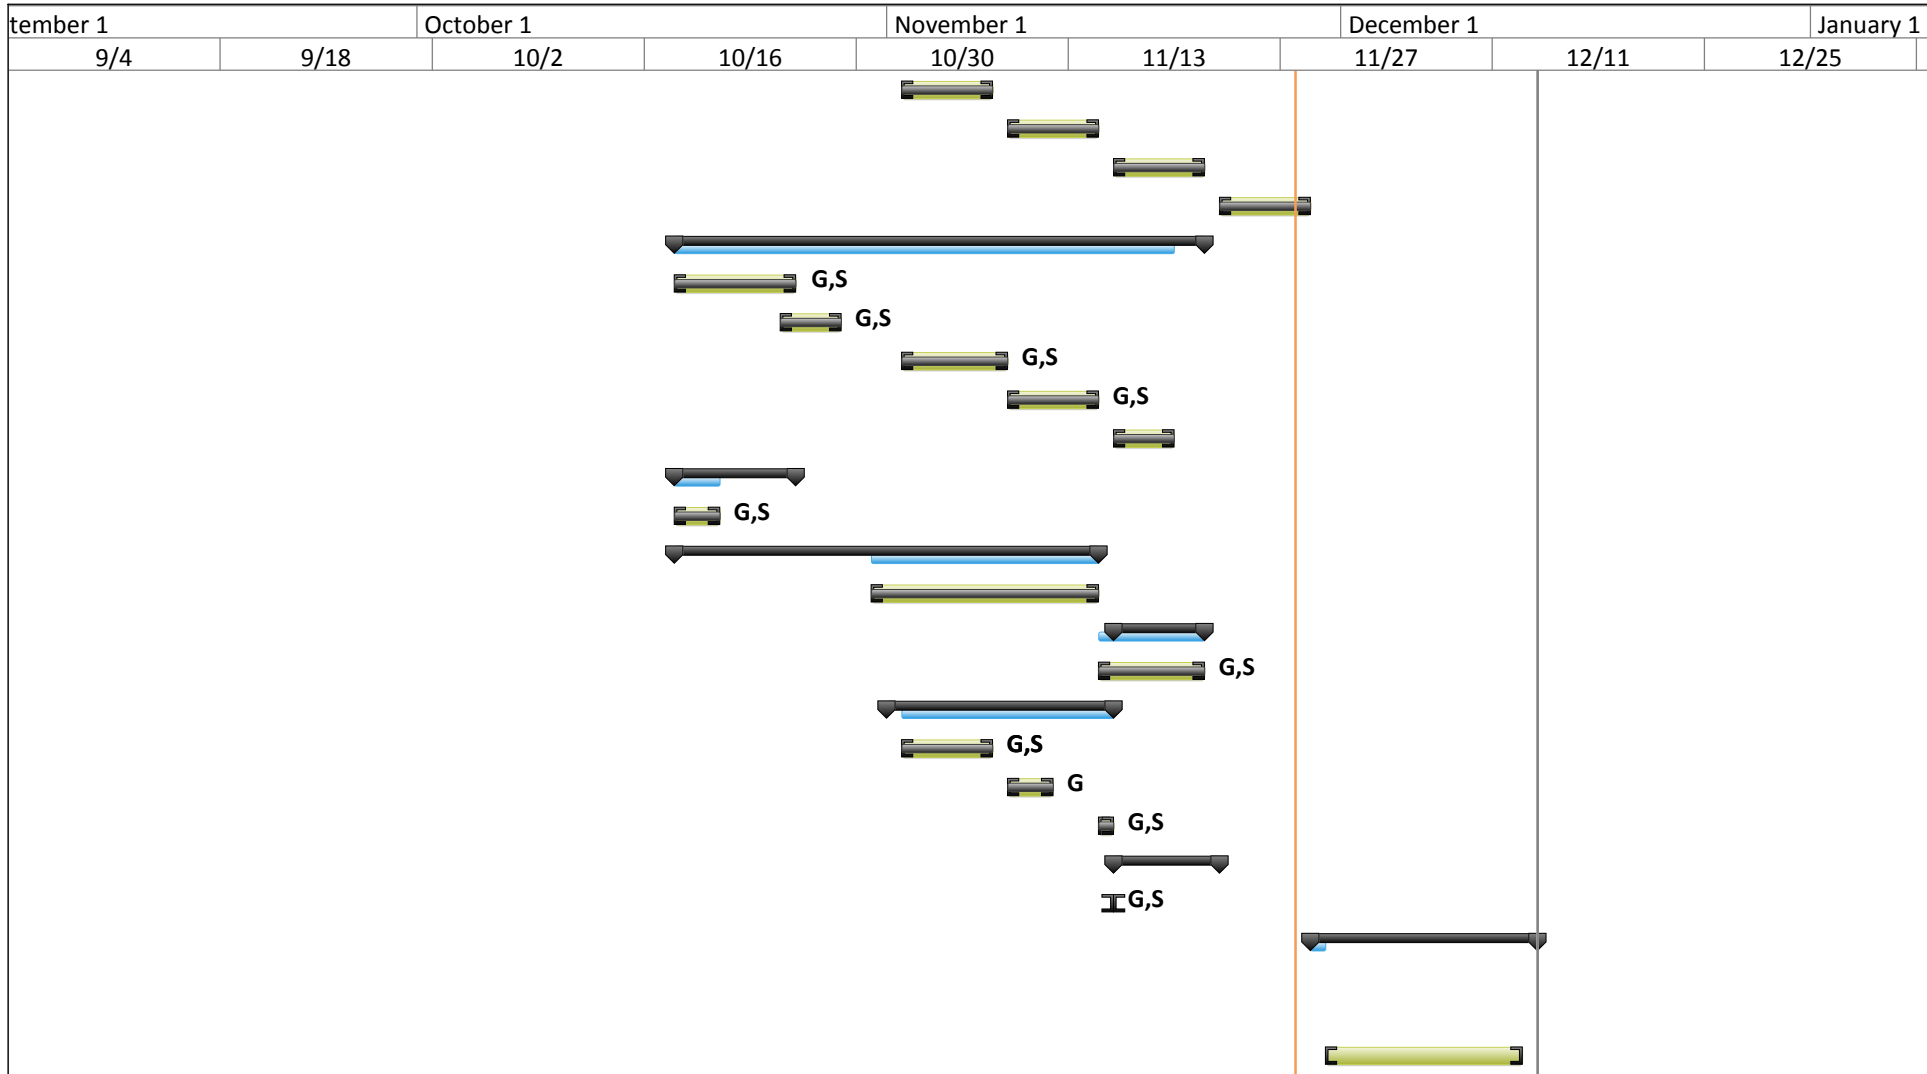

Project: GanttChartv2_1 Date: Mon 11/28/11	Task		External Milestone		Manual Summary Rollup	
	Split		Inactive Task		Manual Summary	
	Milestone		Inactive Milestone		Start-only	
	Summary		Inactive Summary		Finish-only	
	Project Summary		Manual Task		Deadline	
	External Tasks		Duration-only		Progress	

September 1		October 1		November 1		December 1		January 1
9/4	9/18	10/2	10/16	10/30	11/13	11/27	12/11	12/25

Project: GanttChartv2_1 Date: Mon 11/28/11	Task		External Milestone		Manual Summary Rollup	
	Split		Inactive Task		Manual Summary	
	Milestone		Inactive Milestone		Start-only	
	Summary		Inactive Summary		Finish-only	
	Project Summary		Manual Task		Deadline	
	External Tasks		Duration-only		Progress	