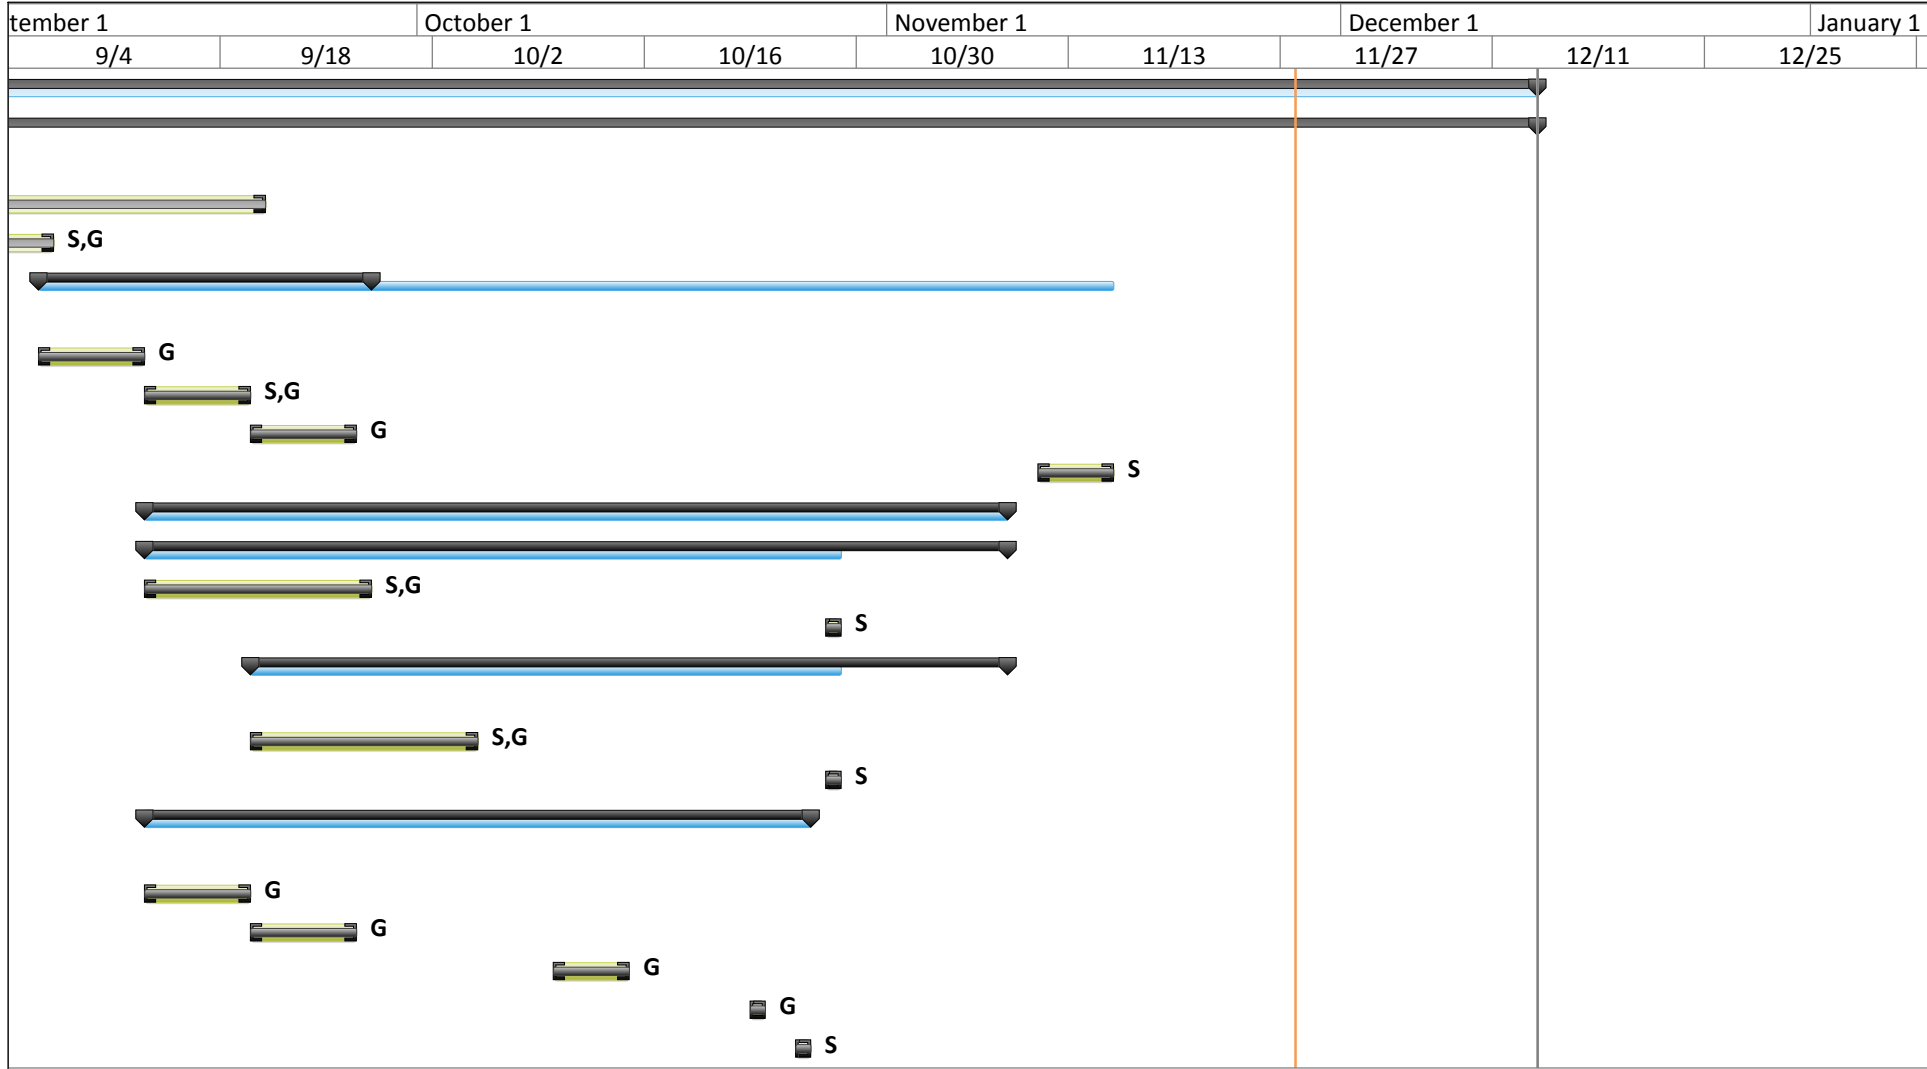

Project: GanttChartv2_1
Date: Mon 11/28/11

Task		External Milestone		Manual Summary Rollup	
Split		Inactive Task		Manual Summary	
Milestone		Inactive Milestone		Start-only	
Summary		Inactive Summary		Finish-only	
Project Summary		Manual Task		Deadline	
External Tasks		Duration-only		Progress