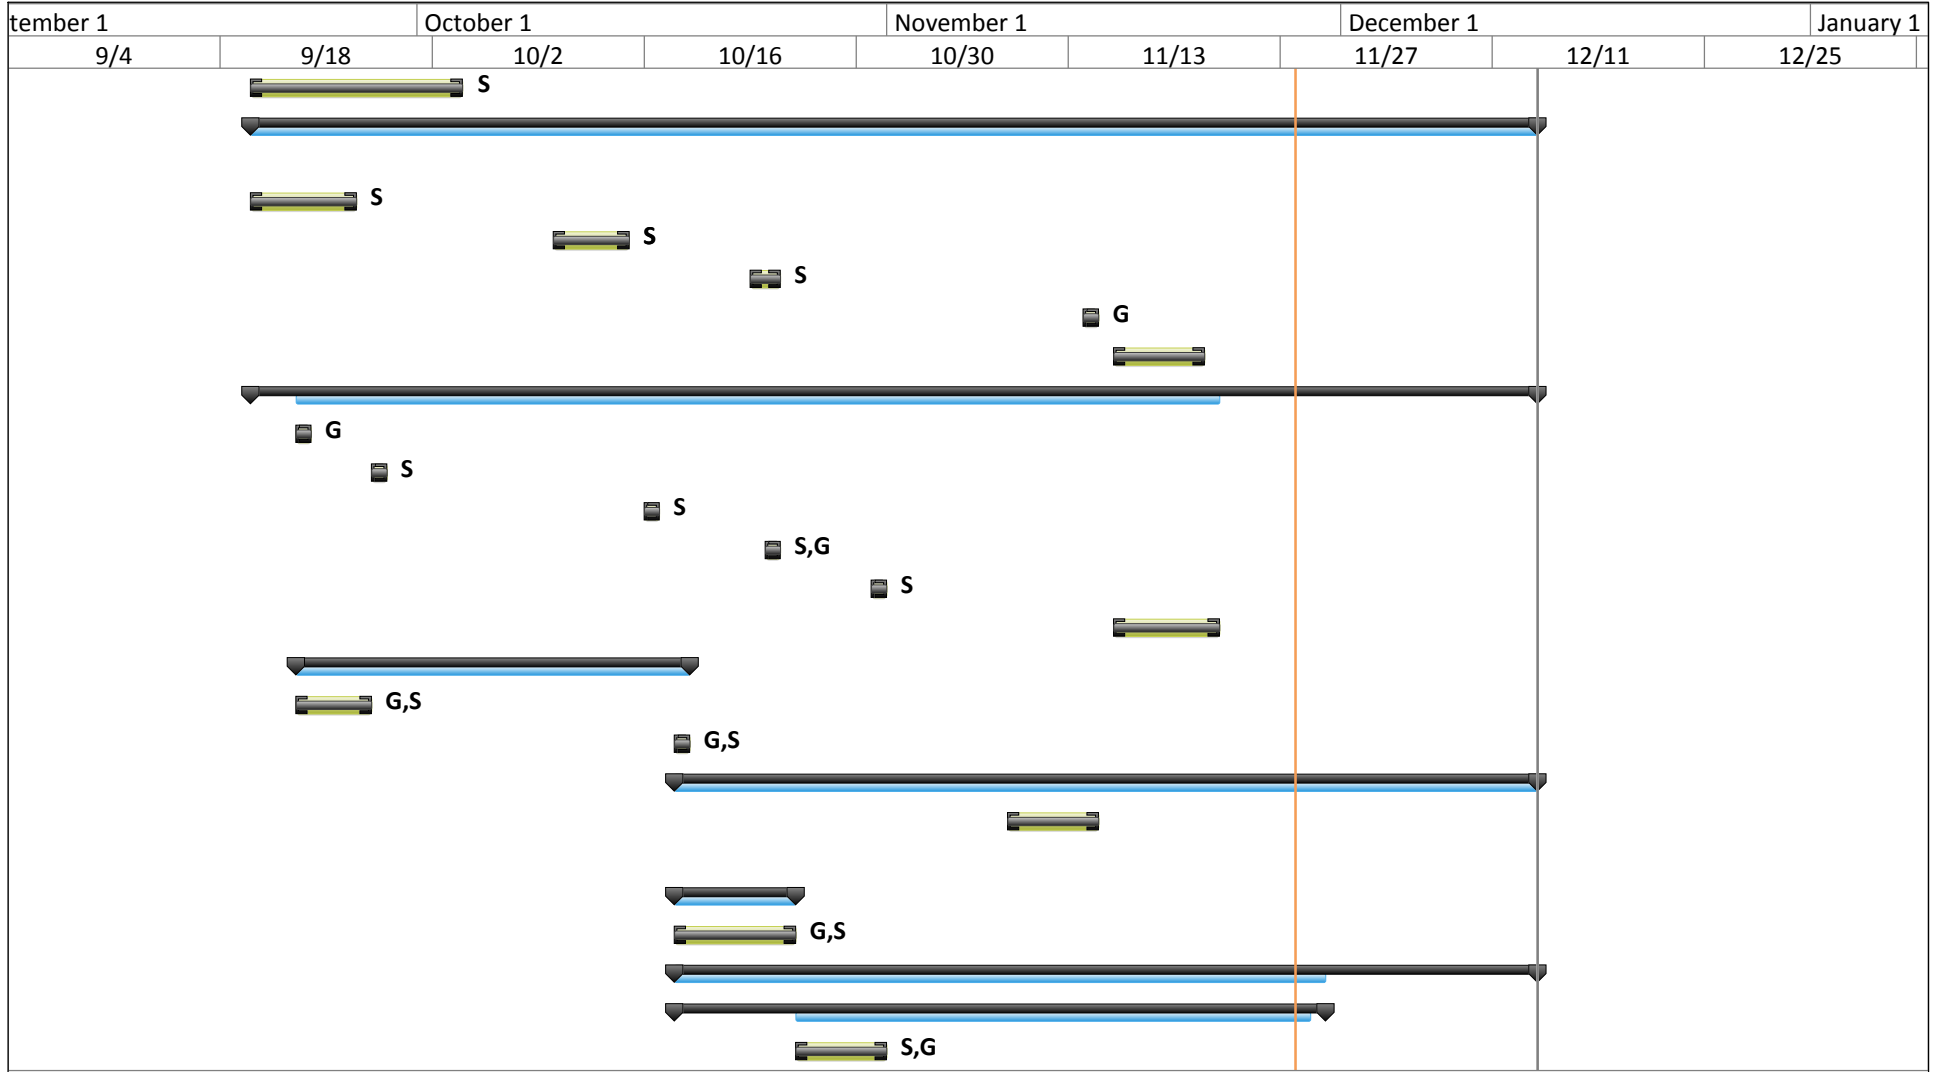

Project: GanttChartv2_1 Date: Mon 11/28/11	Task		External Milestone		Manual Summary Rollup	
	Split		Inactive Task		Manual Summary	
	Milestone		Inactive Milestone		Start-only	
	Summary		Inactive Summary		Finish-only	
	Project Summary		Manual Task		Deadline	
	External Tasks		Duration-only		Progress	

September 1		October 1		November 1		December 1		January 1
9/4	9/18	10/2	10/16	10/30	11/13	11/27	12/11	12/25

Project: GanttChartv2_1 Date: Mon 11/28/11	Task		External Milestone		Manual Summary Rollup	
	Split		Inactive Task		Manual Summary	
	Milestone		Inactive Milestone		Start-only	
	Summary		Inactive Summary		Finish-only	
	Project Summary		Manual Task		Deadline	
	External Tasks		Duration-only		Progress	