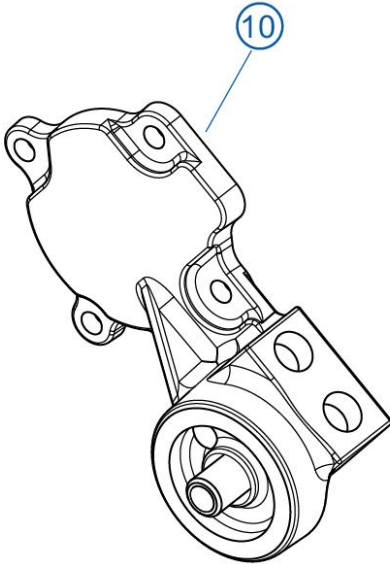

11 Oil Filter Cover Kit
(not pictured)

○ - Contained in Item #11

10539-3-00

Right-Click Graphic for Options

<input checked="" type="checkbox"/>	Item	Current Part	Description	Replaced Part	Qty	Notes	Kits/Assys Where Used
<input type="checkbox"/>	1	19419	CONNECTOR		1		K-1956, K-3441, K-3547, S-1404
<input type="checkbox"/>	2	X-8-453	SCREW		4		K-3441
<input type="checkbox"/>	3	X-8-452	SCREW		1		K-3441
<input type="checkbox"/>	4	4304820	GASKET		1		K-3441
<input type="checkbox"/>	5	4301123	ELBOW		1		K-3441
<input type="checkbox"/>	6	K-3441	OIL FILTER/ADAPTER KIT	A - 7174	1		
<input type="checkbox"/>	7	4304827	OIL FILTER ELEMENT		1		K-3441, K-3547
<input type="checkbox"/>	8	17007	ELBOW		1		K-3441
<input type="checkbox"/>	9	K-3441	OIL FILTER/ADAPTER KIT		1		
<input type="checkbox"/>	10	A-7300	AUX COUNTERSHAFT COVER ASSY		1		K-3547
<input type="checkbox"/>	11	K-3547	OIL FILTER COVER KIT		1	CONTAINS A-7300	