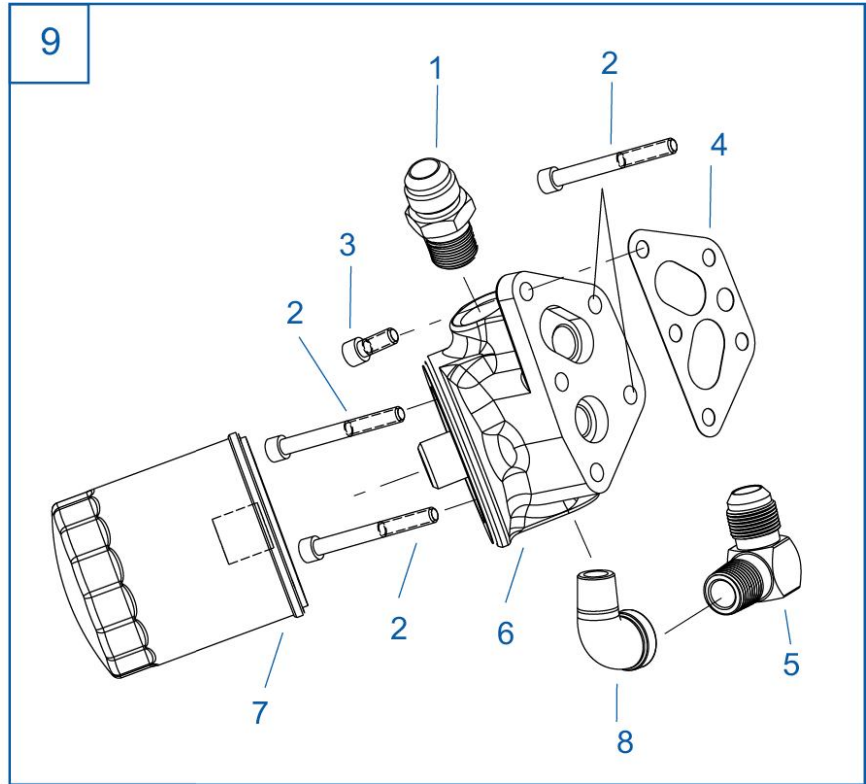

11 Oil Filter Cover Kit
(not pictured)

○ - Contained in Item #11

10539-3-00

Right-Click Graphic for Options

<input checked="" type="checkbox"/>	Item	Current Part	Description	Replaced Part	Qty	Notes	Kits/Assys Where Used
<input type="checkbox"/>	1	19419	CONNECTOR		1		K-1956, K-3441, K-3547, S-1404
<input type="checkbox"/>	2	X-8-453	SCREW		4		K-3441
<input type="checkbox"/>	3	X-8-452	SCREW		1		K-3441
<input type="checkbox"/>	4	4304820	GASKET		1		K-3441
<input type="checkbox"/>	5	4301123	ELBOW		1		K-3441
<input type="checkbox"/>	6	K-3441	OIL FILTER/ADAPTER KIT	A - 7174	1		
<input type="checkbox"/>	7	4304827	OIL FILTER ELEMENT		1		K-3441, K-3547
<input type="checkbox"/>	8	17007	ELBOW		1		K-3441
<input type="checkbox"/>	9	K-3441	OIL FILTER/ADAPTER KIT		1		
<input type="checkbox"/>	10	A-7300	AUX COUNTERSHAFT COVER ASSY		1		K-3547
<input type="checkbox"/>	11	K-3547	OIL FILTER COVER KIT		1	CONTAINS A-7300	